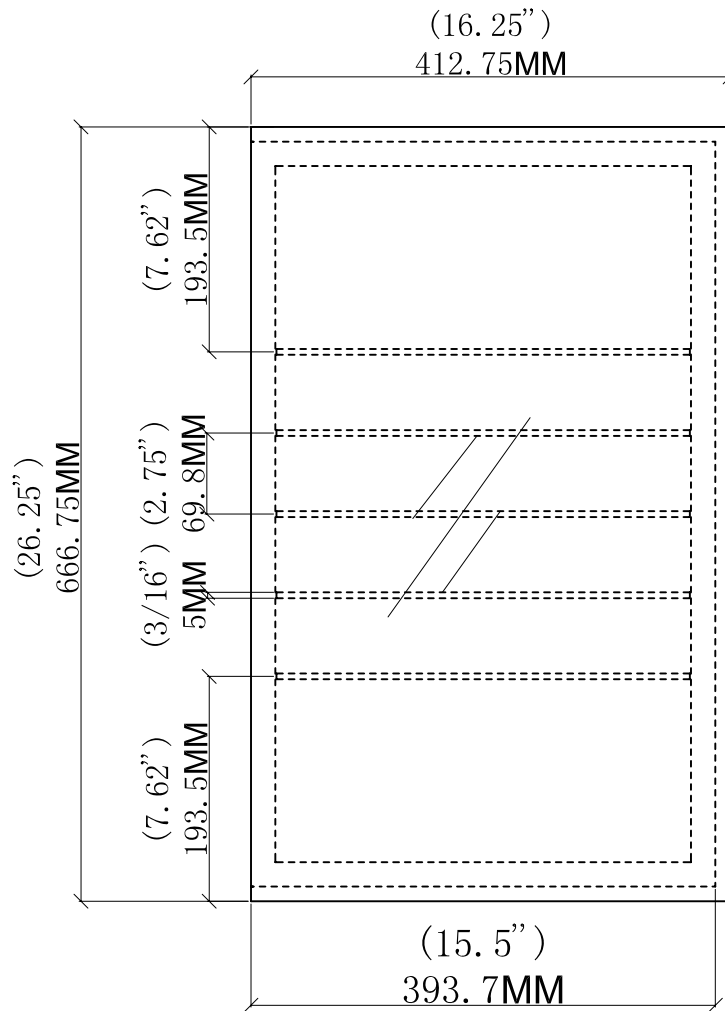

8283

Bathroom Mirror Cabinet

Size: 16.25" H x 26.25" X 4.5"

Powder coated steel body

5mm Pencil edge with V-Groove Mirror in front

## FRONT

## SIDE